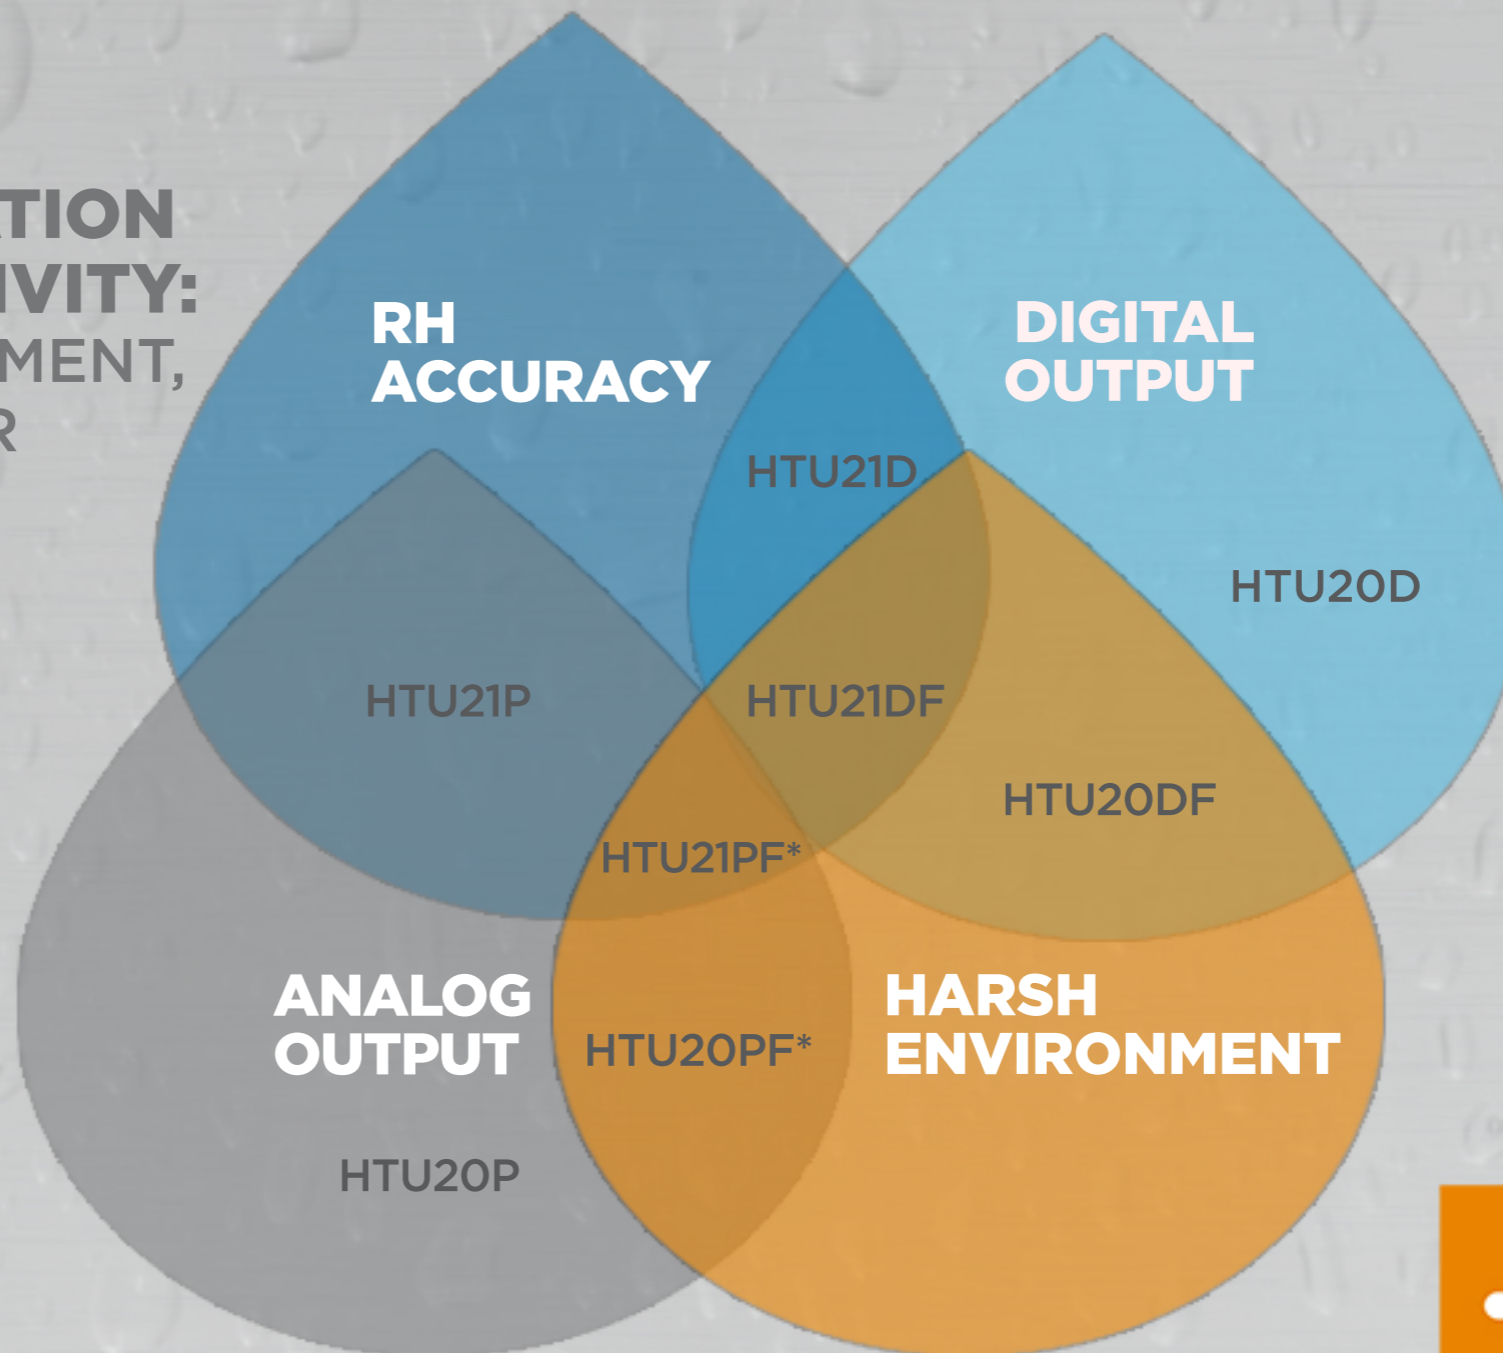

HTU2x HUMIDITY & TEMPERATURE COMBINATION SENSORS

**GET THE BEST
SENSOR SOLUTION
FOR YOUR APPLICATION
FROM TE CONNECTIVITY:
YOU HAVE A REQUIREMENT,
WE HAVE THE SENSOR**

*UPON REQUEST