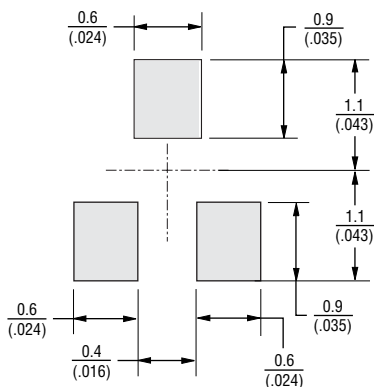

Trimmer Potentiometers

SMD Sealed Type Single-Turn PVF2 Series

■ Features

1. Surface Mount 2 mm Square / Single-turn / Cermet / Sealed
2. Available in top adjustment style
3. RoHS compliant*
4. For trimmer applications/processing guidelines, [click here](#)

■ Applications

1. Hearing aids
2. Ultra-compact sensors

PVF2

Top Adjustment

Part Number	Power Rating (W)	Number of Turns (Effective Rotation Angle)	Total Resistance Value	TCR (ppm/°C)
PVF2A204A1AR03	0.0001 (50 °C)	1	200k ohms ±10 %	±500

Operating Temperature Range: -25 to +60 °C

Soldering Method: Forced Hot Air, Convection, IR, Vapor Phase (In-Line)

■ Standard Land Pattern

DIMENSIONS: $\frac{\text{MM}}{\text{(INCHES)}}$
TOLERANCES: $\pm \frac{0.1}{(0.004)}$
EXCEPT WHERE NOTED

Δ TR: Total Resistance Change

■ Part Numbering

PV F2 A 204 A1A R03

Product ID _____

PV = Trimming Potentiometer

Series _____

F2 = 2 mm Square, Single-turn Adjustment

Adjustment Direction/Lead Type _____