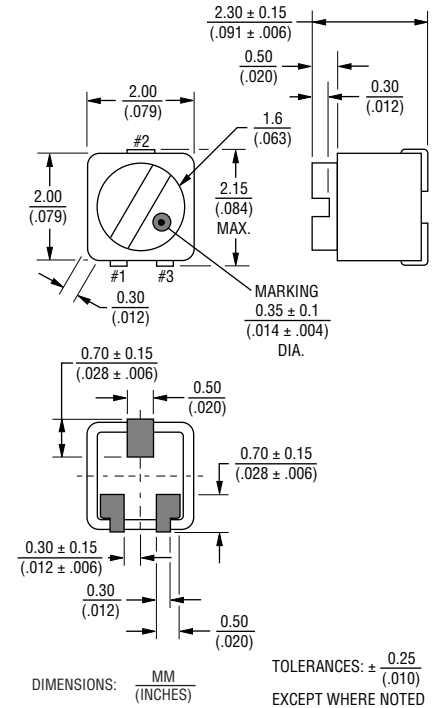

Trimmer Potentiometers

SMD Sealed Type Single-Turn PVF2 Series

■ Features

1. Surface Mount 2 mm Square / Single-turn / Cermet / Sealed
2. Available in top adjustment style
3. RoHS compliant*
4. For trimmer applications/processing guidelines, [click here](#)

■ Applications

1. Hearing aids
2. Ultra-compact sensors

PVF2

Top Adjustment

Part Number	Power Rating (W)	Number of Turns (Effective Rotation Angle)	Total Resistance Value	TCR (ppm/°C)
PVF2A204A1AR03	0.0001 (50 °C)	1	200k ohms ±10 %	±500

Operating Temperature Range: -25 to +60 °C

Soldering Method: Forced Hot Air, Convection, IR, Vapor Phase (In-Line)

■ Standard Land Pattern

DIMENSIONS: $\frac{\text{MM}}{\text{(INCHES)}}$
TOLERANCES: $\pm \frac{0.1}{(0.004)}$
EXCEPT WHERE NOTED

Δ TR: Total Resistance Change

■ Part Numbering

PV F2 A 204 A1A R03

Product ID _____

PV = Trimming Potentiometer

Series _____

F2 = 2 mm Square, Single-turn Adjustment

Adjustment Direction/Lead Type _____