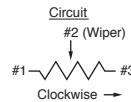

Trimmer Potentiometers

SMD Sealed Type Single-Turn PVF2 Series

■ Features

1. Surface Mount 2 mm Square / Single-turn / Cermet / Sealed
2. Available in top adjustment style
3. RoHS compliant*
4. For trimmer applications/processing guidelines, [click here](#)

■ Applications

1. Hearing aids
2. Ultra-compact sensors

PVF2

Top Adjustment

Part Number	Power Rating (W)	Number of Turns (Effective Rotation Angle)	Total Resistance Value	TCR (ppm/°C)
PVF2A204A1AR03	0.0001 (50 °C)	1	200k ohms ±10 %	±500

Δ TR: Total Resistance Change

■ Part Numbering

PV F2 A 204 A1A R03

Product ID _____

PV = Trimming Potentiometer

Series _____

F2 = 2 mm Square, Single-turn Adjustment

Adjustment Direction/Lead Type _____