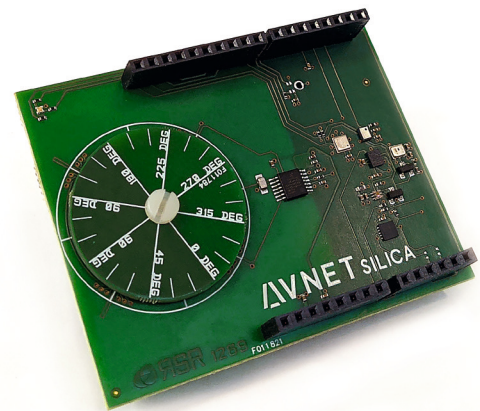

CONTENT

- EK-RA6M3 Board
- Multisensor Shield AVSENSOR-REN-SHIELD-A:
  - **Power Supply** ISL 88014 with voltage supervision and watchdog
  - **Secure Element** INF Trust-M
  - **Sensors**
    - Humidity
    - Temperature
    - Ambient Light
    - Air Quality
    - Barometric Air Pressure
    - Microphone
    - 3D Digital Accelerometer
    - 3D Digital Gyroscope
    - Inductive Position

APPLICATION AREAS

- IoT edge device with wired / wireless connectivity that require secure communications
- HMI applications with touch and /or LCD (capacitive touch interface on all Renesas RA)
- Broad range of different markets: home & building automation, industrial automation, healthcare, household appliances etc. requiring a wide and scalable line-up
- Sensor applications
- High-level security with tamper resistance and /or TrustZone-M

ORDERING INFORMATION

HORIZONE-RENRA-ETH

All trademarks and logos are the property of their respective owners. This document provides a brief overview only, no binding offers are intended. No guarantee as to the accuracy or completeness of any information. All information is subject to change, modifications and amendments without notice.