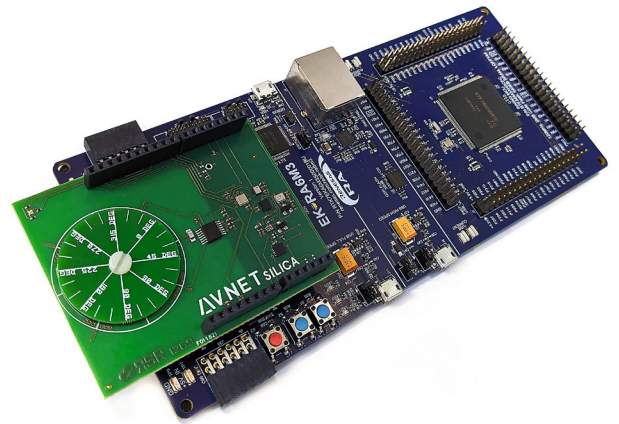

# HoriZone RA Evaluation Kit

AVNET<sup>®</sup> SILICA

- Cloud-ready Renesas RA EK-RA6M3 Board with multi-sensor Arduino Shield and Secure Element
- Powered by Renesas RA MCU Family for secure IOT endpoints and edge devices
- Delivers industry-leading security features for Resource Constrained Embedded Systems (RCES) connected to Microsoft<sup>®</sup> Azure Cloud
- Arduino Multisensor Shield (Ambient Light, RH/T, Air Quality, Pressure, Microphone, Motion, Inductive)
- The HoriZone kit is a fully integrated solution to bring sensor data into the Microsoft<sup>®</sup> Azure Cloud

## CONTENT

- EK-RA6M3 Board
- Multisensor Shield AVSENSOR-REN-SHIELD-A:
  - **Power Supply** ISL 88014 with voltage supervision and watchdog
  - **Secure Element** INF Trust-M
  - **Sensors**
    - Humidity
    - Temperature
    - Ambient Light
    - Air Quality
    - Barometric Air Pressure
    - Microphone
    - 3D Digital Accelerometer
    - 3D Digital Gyroscope
    - Inductive Position