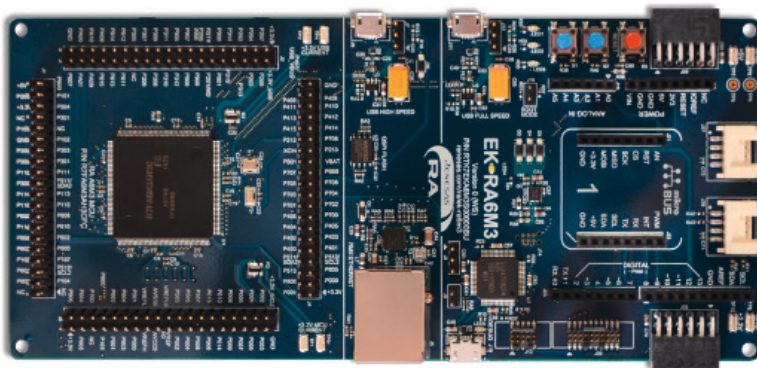

CONTENT

- EK-RA6M3 Board
- Multisensor Shield AVSENSOR-REN-SHIELD-A:
  - **Power Supply** ISL 88014 with voltage supervision and watchdog
  - **Secure Element** INF Trust-M
  - **Sensors**
    - Humidity
    - Temperature
    - Ambient Light
    - Air Quality
    - Barometric Air Pressure
    - Microphone
    - 3D Digital Accelerometer
    - 3D Digital Gyroscope
    - Inductive Position

APPLICATION AREAS

- IoT edge device with wired / wireless connectivity that require secure communications
- HMI applications with touch and /or LCD (capacitive touch interface on all Renesas RA)
- Broad range of different markets: home & building automation, industrial automation, healthcare, household appliances etc. requiring a wide and scalable line-up
- Sensor applications
- High-level security with tamper resistance and /or TrustZone-M

ORDERING INFORMATION

HORIZONE-RENRA-ETH

All trademarks and logos are the property of their respective owners. This document provides a brief overview only, no binding offers are intended. No guarantee as to the accuracy or completeness of any information. All information is subject to change, modifications and amendments without notice.