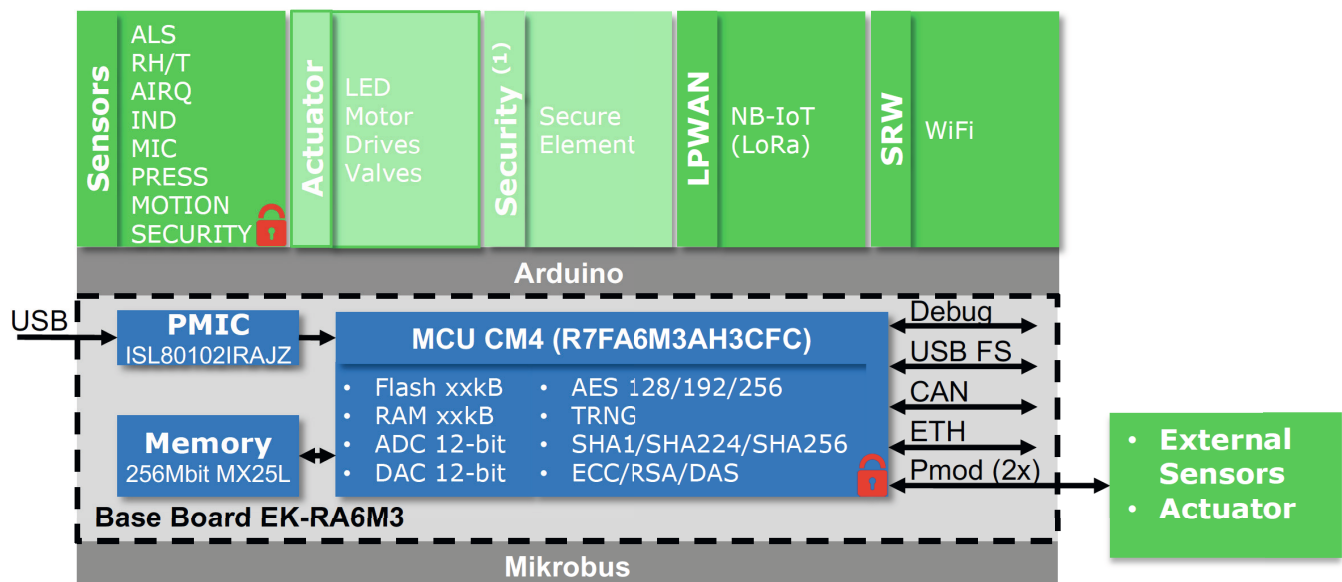

# HoriZone RA Evaluation Kit

AVNET<sup>®</sup> SILICA

- Cloud-ready Renesas RA EK-RA6M3 Board with multi-sensor Arduino Shield and Secure Element
- Powered by Renesas RA MCU Family for secure IOT endpoints and edge devices
- Delivers industry-leading security features for Resource Constrained Embedded Systems (RCES) connected to Microsoft<sup>®</sup> Azure Cloud
- Arduino Multisensor Shield (Ambient Light, RH/T, Air Quality, Pressure, Microphone, Motion, Inductive)
- The HoriZone kit is a fully integrated solution to bring sensor data into the Microsoft<sup>®</sup> Azure Cloud

It is a highly scalable solution providing a seamless path from proof-of-concept to project and to deployment, including all the required building blocks.

## CONTENT

- EK-RA6M3 Board
- Multisensor Shield AVSENSOR-REN-SHIELD-A:
  - **Power Supply** ISL 88014 with voltage supervision and watchdog
  - **Secure Element** INF Trust-M
  - **Sensors**
    - Humidity
    - Temperature
    - Ambient Light
    - Air Quality
    - Barometric Air Pressure
    - Microphone
    - 3D Digital Accelerometer
    - 3D Digital Gyroscope
    - Inductive Position

## APPLICATION AREAS

- IoT edge device with wired / wireless connectivity that require secure communications
- HMI applications with touch and /or LCD (capacitive touch interface on all Renesas RA)
- Broad range of different markets: home & building automation, industrial automation, healthcare, household appliances etc. requiring a wide and scalable line-up
- Sensor applications
- High-level security with tamper resistance and /or TrustZone-M