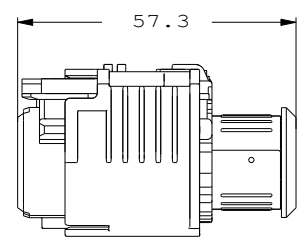

Visit aptiv.com

PART NUMBERS

Index	Header Connector	Mating Information
		HV Connector
1	33511766	33517428
2	33511767	33511765

ASSOCIATED PARTS

for Header

Part number	Description
15516298	APEX 2.8 Male terminal 4 - 6 mm ²
15509074	APEX 2.8 Male terminal 2.5 mm ²
10779703	HVIL - interlock DCS2 1.5 gold-plated Male terminal 0.5 - 1.0 mm ²
33511802	HVIL - interlock DCS2 1.5 gold-plated Male terminal 0.22 - 0.35 mm ²
33512180	APEX 2.8 Female & Male SWS 2.5 mm ²
33512175	APEX 2.8 Female & Male SWS red 4 mm ²
35289308	APEX 2.8 Female & Male SWS 6 mm ²
15441379	DCS 1.5 Male SWS red 0.22 - 0.5 mm ²
15441380	DCS 1.5 Male SWS grey 0.75 - 1.0 mm ²

for Mating Part

Part number	Description
10810733	APEX 2.8 Female terminal 4 - 6 mm ²
13627267	APEX 2.8 Female terminal 2.5 mm ²
33512175	APEX 2.8 Female & Male SWS red 4 mm ²
33512180	APEX 2.8 Female & Male SWS 2.5 mm ²

DIMENSION MEASUREMENT SAMPLE

33511766

33517428

Part numbers, specifications, dimensions and performance data in this document are for general references only and are subject to change without notice. To verify product information, please contact an Aptiv representative.