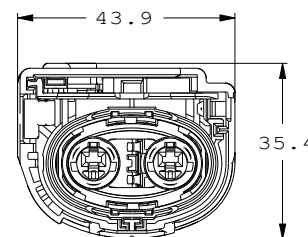

Visit aptiv.com

PART NUMBERS

Index	Header Connector	Mating Information
		HV Connector
1	33511766	33517428
2	33511767	33511765

ASSOCIATED PARTS

for Header

Part number	Description
15516298	APEX 2.8 Male terminal 4 - 6 mm ²
15509074	APEX 2.8 Male terminal 2.5 mm ²
10779703	HVIL - interlock DCS2 1.5 gold-plated Male terminal 0.5 - 1.0 mm ²
33511802	HVIL - interlock DCS2 1.5 gold-plated Male terminal 0.22 - 0.35 mm ²
33512180	APEX 2.8 Female & Male SWS 2.5 mm ²
33512175	APEX 2.8 Female & Male SWS red 4 mm ²
35289308	APEX 2.8 Female & Male SWS 6 mm ²
15441379	DCS 1.5 Male SWS red 0.22 - 0.5 mm ²
15441380	DCS 1.5 Male SWS grey 0.75 - 1.0 mm ²

for Mating Part

Part number	Description
10810733	APEX 2.8 Female terminal 4 - 6 mm ²
13627267	APEX 2.8 Female terminal 2.5 mm ²
33512175	APEX 2.8 Female & Male SWS red 4 mm ²
33512180	APEX 2.8 Female & Male SWS 2.5 mm ²

DIMENSION MEASUREMENT SAMPLE

33511766

33517428

Part numbers, specifications, dimensions and performance data in this document are for general references only and are subject to change without notice. To verify product information, please contact an Aptiv representative.