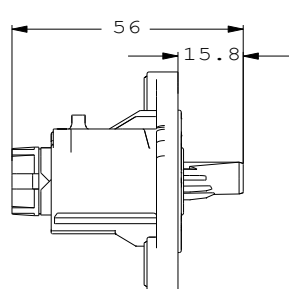

Visit aptiv.com

PART NUMBERS

Index	Header Connector	Mating Information
		HV Connector
1	33511766	33517428
2	33511767	33511765

ASSOCIATED PARTS

for Header

Part number	Description
15516298	APEX 2.8 Male terminal 4 - 6 mm ²
15509074	APEX 2.8 Male terminal 2.5 mm ²
10779703	HVIL - interlock DCS2 1.5 gold-plated Male terminal 0.5 - 1.0 mm ²
33511802	HVIL - interlock DCS2 1.5 gold-plated Male terminal 0.22 - 0.35 mm ²
33512180	APEX 2.8 Female & Male SWS 2.5 mm ²
33512175	APEX 2.8 Female & Male SWS red 4 mm ²
35289308	APEX 2.8 Female & Male SWS 6 mm ²
15441379	DCS 1.5 Male SWS red 0.22 - 0.5 mm ²
15441380	DCS 1.5 Male SWS grey 0.75 - 1.0 mm ²

for Mating Part

Part number	Description
10810733	APEX 2.8 Female terminal 4 - 6 mm ²
13627267	APEX 2.8 Female terminal 2.5 mm ²
33512175	APEX 2.8 Female & Male SWS red 4 mm ²
33512180	APEX 2.8 Female & Male SWS 2.5 mm ²

DIMENSION MEASUREMENT SAMPLE

33511766

33517428

Part numbers, specifications, dimensions and performance data in this document are for general references only and are subject to change without notice. To verify product information, please contact an Aptiv representative.