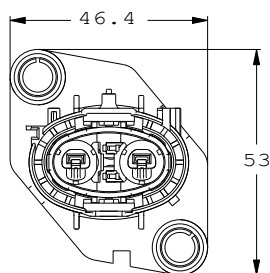

AVAILABLE CONFIGURATIONS

Connector Type	Wire-to-device
Cable Exit Orientation	180°
Cable Range	2.5 - 6 mm ² power circuit; 0.5 - 0.75 mm ² HVIL circuit
Terminal Type	Apex 2.8
# of Power Terminals	2
Shielding	Bundle
HVIL	Shunt on female
Assembly Assurance	CPA
Number of Indexes	2

Visit aptiv.com

PART NUMBERS

Index	Header Connector	Mating Information
		HV Connector
1	33511766	33517428
2	33511767	33511765

ASSOCIATED PARTS

for Header

Part number	Description
15516298	APEX 2.8 Male terminal 4 - 6 mm ²
15509074	APEX 2.8 Male terminal 2.5 mm ²
10779703	HVIL - interlock DCS2 1.5 gold-plated Male terminal 0.5 - 1.0 mm ²
33511802	HVIL - interlock DCS2 1.5 gold-plated Male terminal 0.22 - 0.35 mm ²
33512180	APEX 2.8 Female & Male SWS 2.5 mm ²
33512175	APEX 2.8 Female & Male SWS red 4 mm ²
35289308	APEX 2.8 Female & Male SWS 6 mm ²
15441379	DCS 1.5 Male SWS red 0.22 - 0.5 mm ²
15441380	DCS 1.5 Male SWS grey 0.75 - 1.0 mm ²

for Mating Part

Part number	Description
10810733	APEX 2.8 Female terminal 4 - 6 mm ²
13627267	APEX 2.8 Female terminal 2.5 mm ²
33512175	APEX 2.8 Female & Male SWS red 4 mm ²
33512180	APEX 2.8 Female & Male SWS 2.5 mm ²

DIMENSION MEASUREMENT SAMPLE

33511766

33517428

Part numbers, specifications, dimensions and performance data in this document are for general references only and are subject to change without notice. To verify product information, please contact an Aptiv representative.