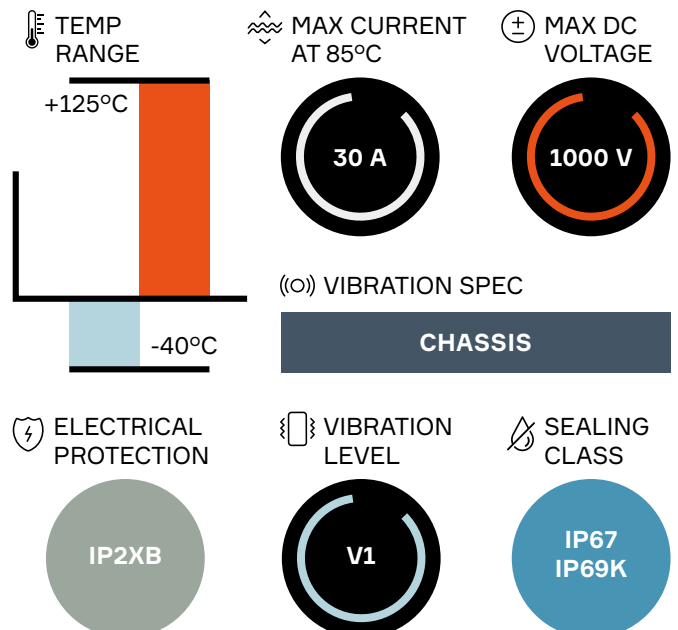

TECHNICAL CHARACTERISTICS