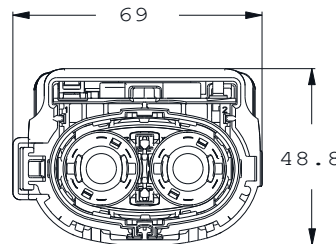

AVAILABLE CONFIGURATIONS

Connector Type	Wire-to-device
Cable Exit Orientation	180°
Cable Range (mm ²)	35 - 50 power circuit; 0.5 - 0.75 HVIL
Terminal Type	8 mm round contact system
# of Power Terminals	2
Shielding	Bundle
HVIL	Shunt on female
Assembly Assurance	CPA
Number of Indexes	2
Header Footprint (mm)	83 x 53

Visit aptiv.com

PART NUMBERS

Index	Header Connector	Mating Information
		HV Connector
1	33511764	13974469
2	33511762	33511761

ASSOCIATED PARTS

Header

Part number	Description
33512193	RCS 800/890 male pin terminal silver version standard length
33511746	RCS 800/890 male pin terminal silver version V1 length
33511747	RCS 800/890 male pin terminal silver version V2 length
10779703	HVIL- Interlock DCS2 1.5 gold-plated male terminal 0.5 - 1.0 mm ²
15441379	DCS 1.5 male red single wire seal 0.22 - 0.5 mm ²
15441380	DCS 1.5 male grey single wire seal 0.75 - 1.0 mm ²
35084586	Cable seal device for 50 mm ²

Mating Connector

Part number	Description
13893887	RCS 800 female terminal silver version 35 - 50 mm ²
13893889	RCS 800 female retainer (plug)
13893888	RCS 800 female 35 - 40 mm ² (plug)
13923559	RCS 800 female 50 mm ² (plug)
35099247	Cable seal device for 35 mm ²
35092416	Tube
15549848	DSQ 1.5 female Ag

DIMENSION MEASUREMENT SAMPLE

33511764

13974469

Part numbers, specifications, dimensions and performance data in this document are for general references only and are subject to change without notice. To verify product information, please contact an Aptiv representative.