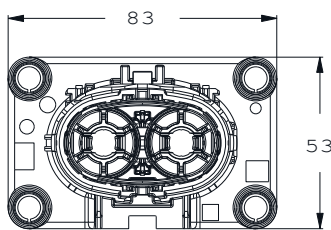

AVAILABLE CONFIGURATIONS

Connector Type	Wire-to-device
Cable Exit Orientation	180°
Cable Range (mm ²)	35 - 50 power circuit; 0.5 - 0.75 HVIL
Terminal Type	8 mm round contact system
# of Power Terminals	2
Shielding	Bundle
HVIL	Shunt on female
Assembly Assurance	CPA
Number of Indexes	2
Header Footprint (mm)	83 x 53

Visit aptiv.com

PART NUMBERS

Index	Header Connector	Mating Information
		HV Connector
1	33511764	13974469
2	33511762	33511761

ASSOCIATED PARTS

Header

Part number	Description
33512193	RCS 800/890 male pin terminal silver version standard length
33511746	RCS 800/890 male pin terminal silver version V1 length
33511747	RCS 800/890 male pin terminal silver version V2 length
10779703	HVIL- Interlock DCS2 1.5 gold-plated male terminal 0.5 - 1.0 mm ²
15441379	DCS 1.5 male red single wire seal 0.22 - 0.5 mm ²
15441380	DCS 1.5 male grey single wire seal 0.75 - 1.0 mm ²
35084586	Cable seal device for 50 mm ²

Mating Connector

Part number	Description
13893887	RCS 800 female terminal silver version 35 - 50 mm ²
13893889	RCS 800 female retainer (plug)
13893888	RCS 800 female 35 - 40 mm ² (plug)
13923559	RCS 800 female 50 mm ² (plug)
35099247	Cable seal device for 35 mm ²
35092416	Tube
15549848	DSQ 1.5 female Ag

DIMENSION MEASUREMENT SAMPLE

33511764

13974469

Part numbers, specifications, dimensions and performance data in this document are for general references only and are subject to change without notice. To verify product information, please contact an Aptiv representative.