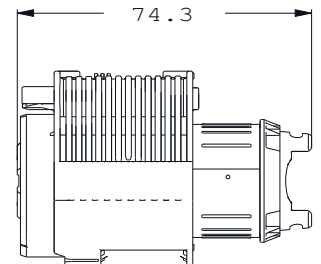

Visit aptiv.com

PART NUMBERS

Index	Header Connector	Mating Information
		HV Connector
1	33511764	13974469
2	33511762	33511761

ASSOCIATED PARTS

Header

Part number	Description
33512193	RCS 800/890 male pin terminal silver version standard length
33511746	RCS 800/890 male pin terminal silver version V1 length
33511747	RCS 800/890 male pin terminal silver version V2 length
10779703	HVIL- Interlock DCS2 1.5 gold-plated male terminal 0.5 - 1.0 mm ²
15441379	DCS 1.5 male red single wire seal 0.22 - 0.5 mm ²
15441380	DCS 1.5 male grey single wire seal 0.75 - 1.0 mm ²
35084586	Cable seal device for 50 mm ²

Mating Connector

Part number	Description
13893887	RCS 800 female terminal silver version 35 - 50 mm ²
13893889	RCS 800 female retainer (plug)
13893888	RCS 800 female 35 - 40 mm ² (plug)
13923559	RCS 800 female 50 mm ² (plug)
35099247	Cable seal device for 35 mm ²
35092416	Tube
15549848	DSQ 1.5 female Ag

DIMENSION MEASUREMENT SAMPLE

33511764

13974469

Part numbers, specifications, dimensions and performance data in this document are for general references only and are subject to change without notice. To verify product information, please contact an Aptiv representative.