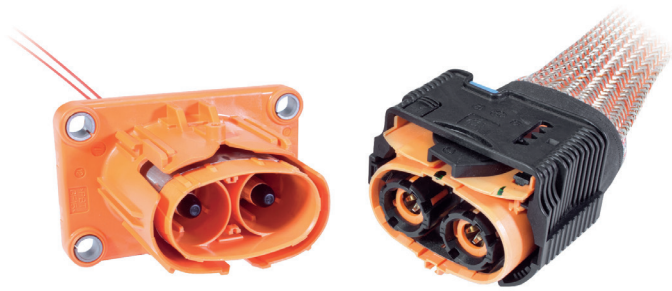

HV RCS 800 2 WAY 180° WITH HVIL

RCS 800 2 way 180° with HVIL

RCS 800 BENEFITS

- Easy to assemble due to the ErgoMate™ Axial Mating Assist System on harness connector
- Compact package with unique integrated electric interlock

RCS 800 180° WITH HVIL FEATURES

- Bundle shielding with external braid
- Dual sealing connection system: mated and unmated header
- Panel mount to device with face seal to module
- Two-stage disconnect for safe unmating

AVAILABLE CONFIGURATIONS

Connector Type	Wire-to-device
Cable Exit Orientation	180°
Cable Range (mm ²)	35 - 50 power circuit; 0.5 - 0.75 HVIL
Terminal Type	8 mm round contact system
# of Power Terminals	2
Shielding	Bundle
HVIL	Shunt on female
Assembly Assurance	CPA
Number of Indexes	2
Header Footprint (mm)	83 x 53

Visit aptiv.com

PART NUMBERS

Index	Header Connector	Mating Information
		HV Connector
1	33511764	13974469
2	33511762	33511761

ASSOCIATED PARTS

Header

Part number	Description
33512193	RCS 800/890 male pin terminal silver version standard length
33511746	RCS 800/890 male pin terminal silver version V1 length
33511747	RCS 800/890 male pin terminal silver version V2 length
10779703	HVIL- Interlock DCS2 1.5 gold-plated male terminal 0.5 - 1.0 mm ²
15441379	DCS 1.5 male red single wire seal 0.22 - 0.5 mm ²
15441380	DCS 1.5 male grey single wire seal 0.75 - 1.0 mm ²
35084586	Cable seal device for 50 mm ²