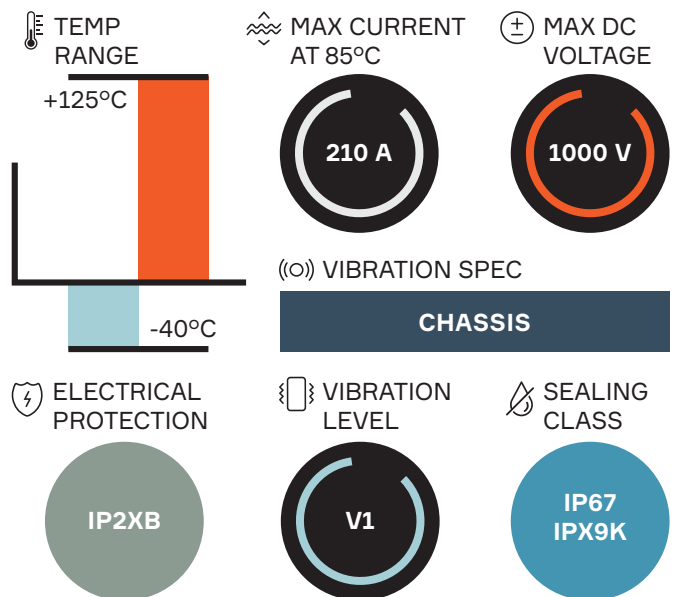

TECHNICAL CHARACTERISTICS

See back page for representative part numbers and packaging dimensions.

About Aptiv

Aptiv is a global technology company that develops safer, greener and more connected solutions enabling the future of mobility. Headquartered in Dublin, Aptiv has approximately 150,000 employees and operates 14 technical centers, as well as manufacturing sites and customer support centers in 45 countries.

Visit aptiv.com