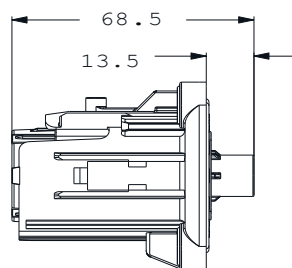

Visit aptiv.com

PART NUMBERS

Index	Header Connector	Mating Information
		HV Connector
1	33511764	13974469
2	33511762	33511761

ASSOCIATED PARTS

Header

Part number	Description
33512193	RCS 800/890 male pin terminal silver version standard length
33511746	RCS 800/890 male pin terminal silver version V1 length
33511747	RCS 800/890 male pin terminal silver version V2 length
10779703	HVIL- Interlock DCS2 1.5 gold-plated male terminal 0.5 - 1.0 mm ²
15441379	DCS 1.5 male red single wire seal 0.22 - 0.5 mm ²
15441380	DCS 1.5 male grey single wire seal 0.75 - 1.0 mm ²
35084586	Cable seal device for 50 mm ²

Mating Connector

Part number	Description
13893887	RCS 800 female terminal silver version 35 - 50 mm ²
13893889	RCS 800 female retainer (plug)
13893888	RCS 800 female 35 - 40 mm ² (plug)
13923559	RCS 800 female 50 mm ² (plug)
35099247	Cable seal device for 35 mm ²
35092416	Tube
15549848	DSQ 1.5 female Ag

DIMENSION MEASUREMENT SAMPLE

33511764

13974469

Part numbers, specifications, dimensions and performance data in this document are for general references only and are subject to change without notice. To verify product information, please contact an Aptiv representative.