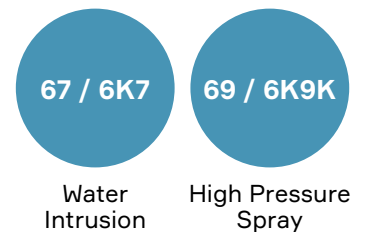

SEALING IP RATING (IEC/ISO)