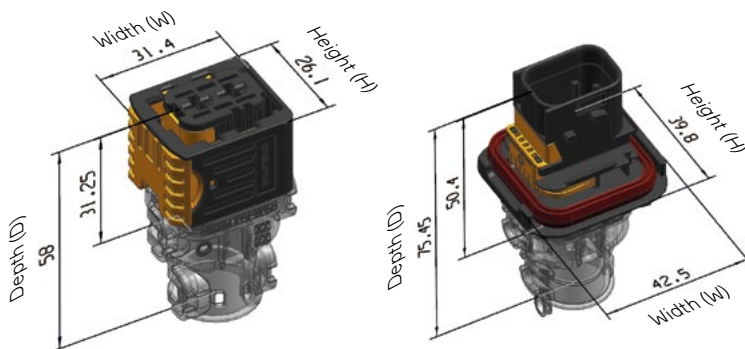

Please, refer to the CTCS catalogue for the full part number list.

DIMENSION MEASUREMENT SAMPLE

Part numbers, specifications, dimensions and performance data in this document are for general references only and are subject to change without notice. To verify product information, please contact a Aptiv representative.

CS-SP7-CTCS-En0218