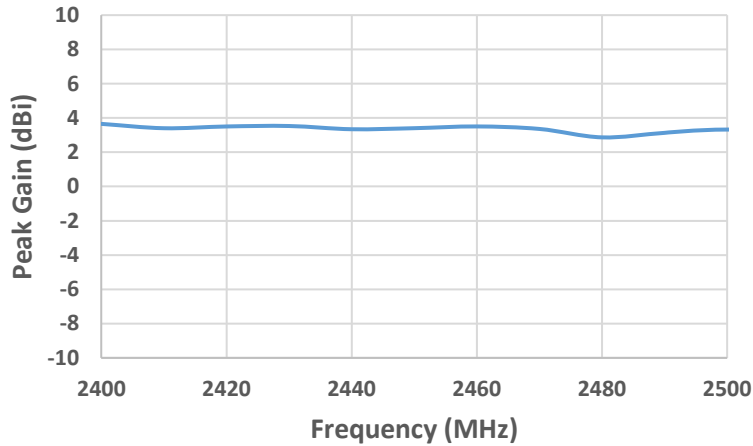

### Electrical Specifications

Typical X1005800 performance

Frequency (MHz)	2400 - 2480	5150 - 5850	5925 - 7125
Peak Gain	4 dBi	5.3 dBi	5.6 dBi
Average Efficiency	85%	84%	73%
VSWR Match	2.1:1	1.4:1	1.7:1
Polarization	Linear		
Power Handling	2 Watt CW		
Feed Point Impedance	50 Ω unbalanced		

**Peak Gain**

**Peak Gain (2400 – 2500 MHz)**

**Peak Gain (5100 – 5900 MHz)**

**Peak Gain (5925 – 7125 MHz)**

X1005800 External Wi-Fi 6E/7 KYOCERA AVX Embedded Antenna Specifications.  
 KYOCERA AVX produces a wide variety of standard and custom antennas to meet user needs.