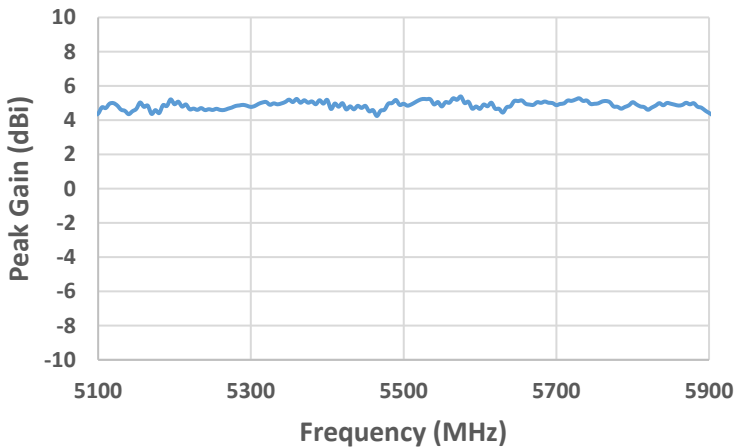

X1005800 External Wi-Fi 6E/7 KYOCERA AVX Embedded Antenna Specifications.  
 KYOCERA AVX produces a wide variety of standard and custom antennas to meet user needs.

Return Loss and Efficiency

X1005800 External Wi-Fi 6E/7 KYOCERA AVX Embedded Antenna Specifications.  
 KYOCERA AVX produces a wide variety of standard and custom antennas to meet user needs.

**Peak Gain**

**Peak Gain (2400 – 2500 MHz)**

**Peak Gain (5100 – 5900 MHz)**

**Peak Gain (5925 – 7125 MHz)**

X1005800 External Wi-Fi 6E/7 KYOCERA AVX Embedded Antenna Specifications.  
 KYOCERA AVX produces a wide variety of standard and custom antennas to meet user needs.