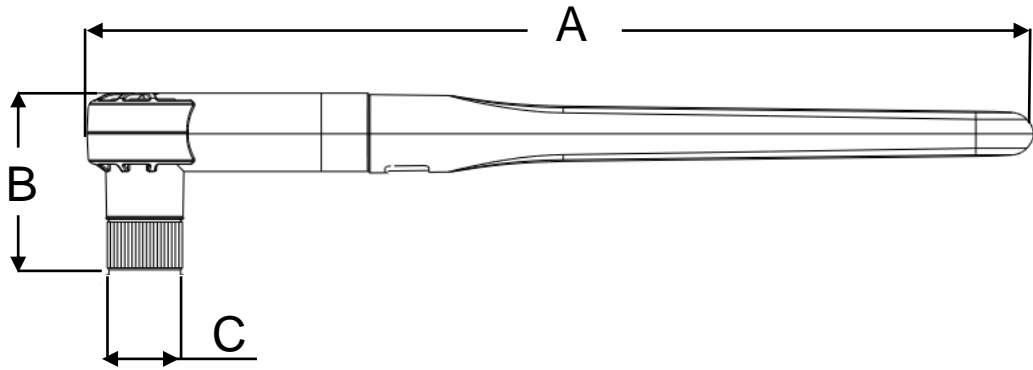

**Radiation Pattern**

Typical performance X1005800 performance in Free Space  
 Measured at 2.44 GHz, 5.55 GHz, 6.42 GHz

X1005800 External Wi-Fi 6E/7 KYOCERA AVX Embedded Antenna Specifications.  
 KYOCERA AVX produces a wide variety of standard and custom antennas to meet user needs.

**Mechanical Dimensions - X1005800**

Typical antenna dimensions (mm)

Part Number	A	B	C	D
X1005800-W5DRMB	163.40 ± 0.30	32.80 ± 0.30	13.10 ± 0.30	22.5 ± 0.30

**Front View (Straight)**

**Side View (90°)**