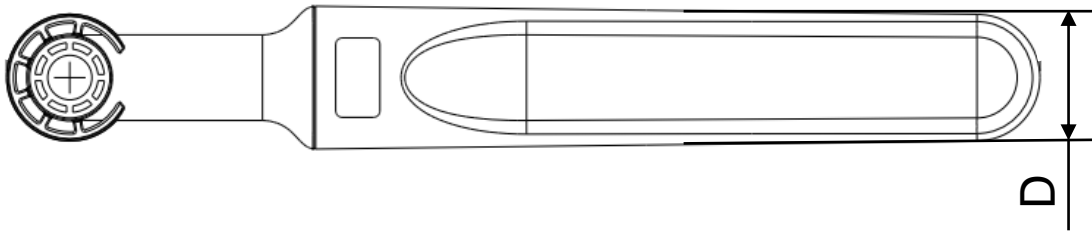

**Radiation Pattern**

Typical performance X1005800 performance in Free Space  
 Measured at 2.44 GHz, 5.55 GHz, 6.42 GHz

X1005800 External Wi-Fi 6E/7 KYOCERA AVX Embedded Antenna Specifications.  
 KYOCERA AVX produces a wide variety of standard and custom antennas to meet user needs.

**Mechanical Dimensions - X1005800**

Typical antenna dimensions (mm)

Part Number	A	B	C	D
X1005800-W5DRMB	163.40 ± 0.30	32.80 ± 0.30	13.10 ± 0.30	22.5 ± 0.30

**Front View (Straight)**

**Side View (90°)**