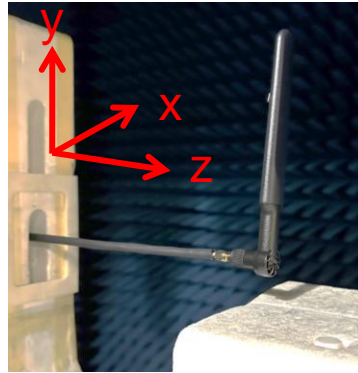

X1005800 External Wi-Fi 6E/7 KYOCERA AVX Embedded Antenna Specifications.
KYOCERA AVX produces a wide variety of standard and custom antennas to meet user needs.

Radiation Pattern

Typical performance X1005800 performance in Free Space
Measured at 2.44 GHz, 5.55 GHz, 6.42 GHz