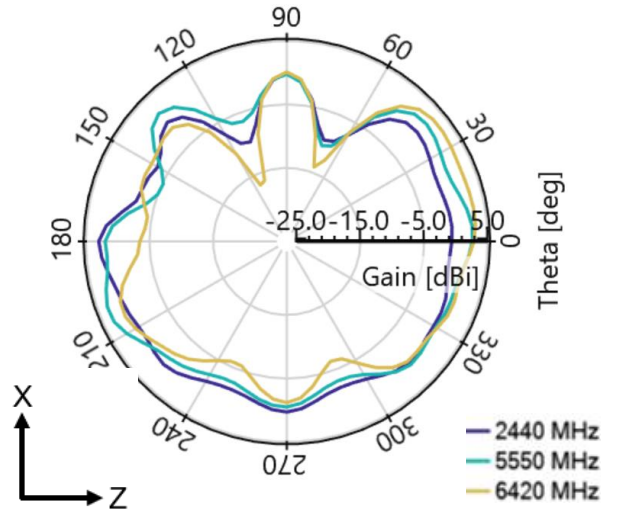

X1005800 External Wi-Fi 6E/7 KYOCERA AVX Embedded Antenna Specifications.  
 KYOCERA AVX produces a wide variety of standard and custom antennas to meet user needs.

Return Loss and Efficiency

X1005800 External Wi-Fi 6E/7 KYOCERA AVX Embedded Antenna Specifications.  
 KYOCERA AVX produces a wide variety of standard and custom antennas to meet user needs.

**Peak Gain**

**Peak Gain (2400 – 2500 MHz)**

**Peak Gain (5100 – 5900 MHz)**

**Peak Gain (5925 – 7125 MHz)**

X1005800 External Wi-Fi 6E/7 KYOCERA AVX Embedded Antenna Specifications.  
 KYOCERA AVX produces a wide variety of standard and custom antennas to meet user needs.

**Radiation Pattern**

Typical performance X1005800 performance in Free Space  
 Measured at 2.44 GHz, 5.55 GHz, 6.42 GHz

X1005800 External Wi-Fi 6E/7 KYOCERA AVX Embedded Antenna Specifications.  
 KYOCERA AVX produces a wide variety of standard and custom antennas to meet user needs.

**Mechanical Dimensions - X1005800**

Typical antenna dimensions (mm)

Part Number	A	B	C	D
X1005800-W5DRMB	163.40 ± 0.30	32.80 ± 0.30	13.10 ± 0.30	22.5 ± 0.30

**Front View (Straight)**

**Side View (90°)**