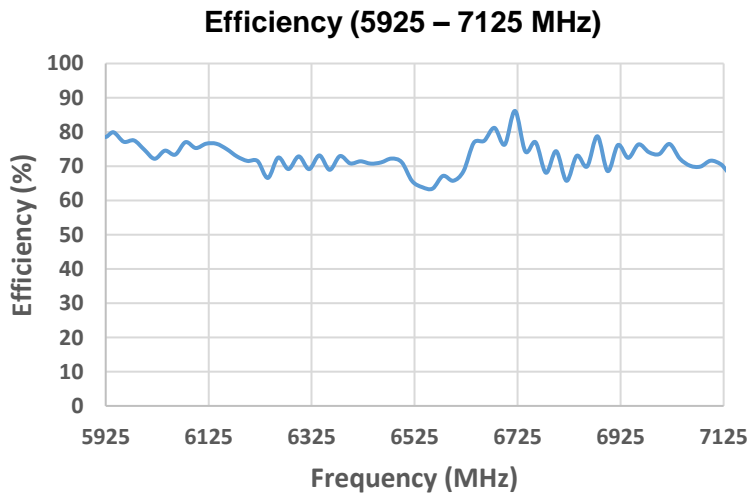

X1005800 External Wi-Fi 6E/7 KYOCERA AVX Embedded Antenna Specifications.
KYOCERA AVX produces a wide variety of standard and custom antennas to meet user needs.

Return Loss and Efficiency