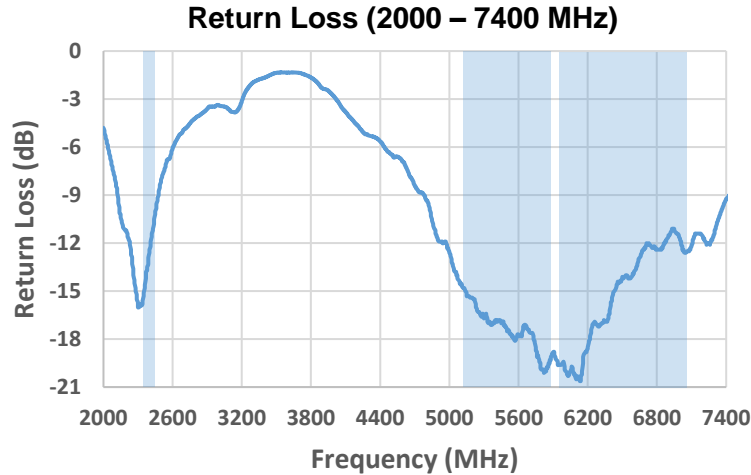

X1005800 External Wi-Fi 6E/7 KYOCERA AVX Embedded Antenna Specifications.
KYOCERA AVX produces a wide variety of standard and custom antennas to meet user needs.

Return Loss and Efficiency