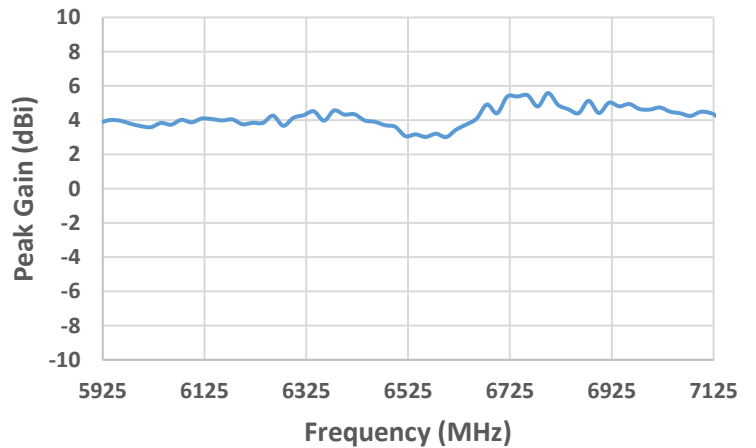

**Peak Gain**

**Peak Gain (2400 – 2500 MHz)**

**Peak Gain (5100 – 5900 MHz)**

**Peak Gain (5925 – 7125 MHz)**

X1005800 External Wi-Fi 6E/7 KYOCERA AVX Embedded Antenna Specifications.  
 KYOCERA AVX produces a wide variety of standard and custom antennas to meet user needs.

**Radiation Pattern**

Typical performance X1005800 performance in Free Space  
 Measured at 2.44 GHz, 5.55 GHz, 6.42 GHz

X1005800 External Wi-Fi 6E/7 KYOCERA AVX Embedded Antenna Specifications.  
 KYOCERA AVX produces a wide variety of standard and custom antennas to meet user needs.