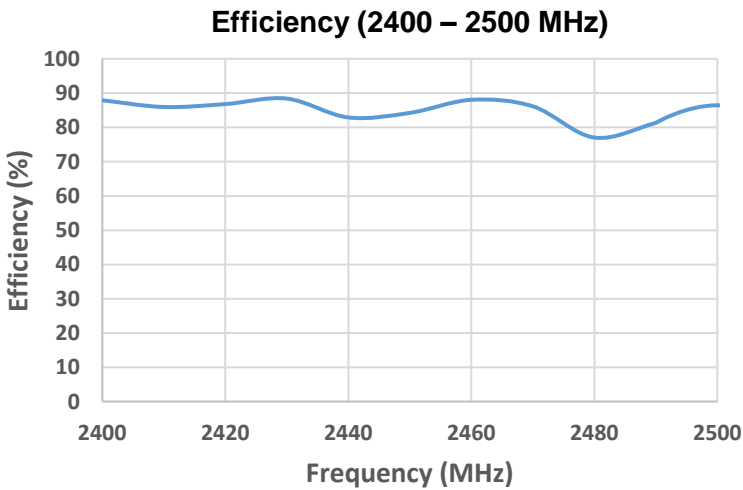

X1005800 External Wi-Fi 6E/7 KYOCERA AVX Embedded Antenna Specifications.
KYOCERA AVX produces a wide variety of standard and custom antennas to meet user needs.

Return Loss and Efficiency