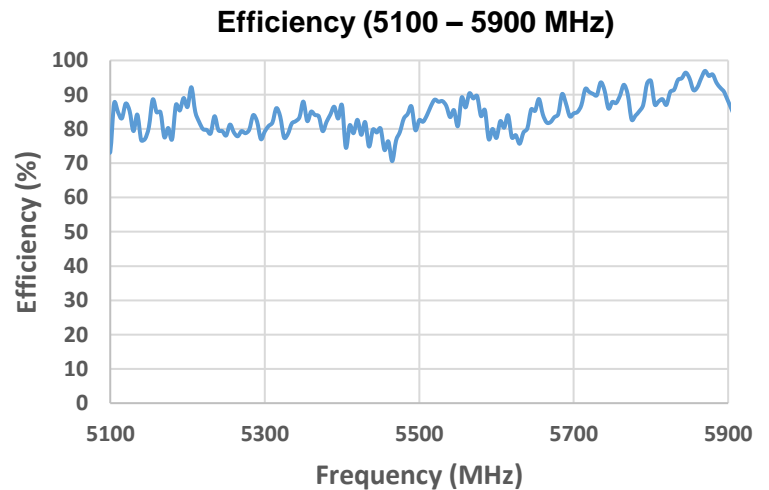

X1005800 External Wi-Fi 6E/7 KYOCERA AVX Embedded Antenna Specifications.
KYOCERA AVX produces a wide variety of standard and custom antennas to meet user needs.

Return Loss and Efficiency