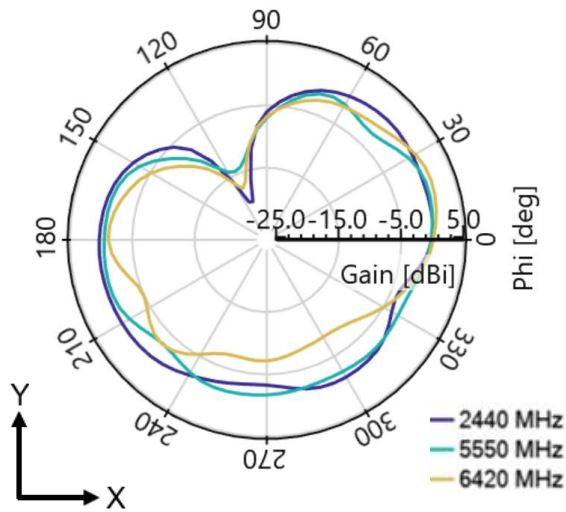

### Electrical Specifications

Typical X1005800 performance

Frequency (MHz)	2400 - 2480	5150 - 5850	5925 - 7125
Peak Gain	4 dBi	5.3 dBi	5.6 dBi
Average Efficiency	85%	84%	73%
VSWR Match	2.1:1	1.4:1	1.7:1
Polarization	Linear		
Power Handling	2 Watt CW		
Feed Point Impedance	50 Ω unbalanced		

**Peak Gain**

**Peak Gain (2400 – 2500 MHz)**

**Peak Gain (5100 – 5900 MHz)**

**Peak Gain (5925 – 7125 MHz)**

X1005800 External Wi-Fi 6E/7 KYOCERA AVX Embedded Antenna Specifications.  
 KYOCERA AVX produces a wide variety of standard and custom antennas to meet user needs.

**Radiation Pattern**

Typical performance X1005800 performance in Free Space  
 Measured at 2.44 GHz, 5.55 GHz, 6.42 GHz

X1005800 External Wi-Fi 6E/7 KYOCERA AVX Embedded Antenna Specifications.  
 KYOCERA AVX produces a wide variety of standard and custom antennas to meet user needs.

**Mechanical Dimensions - X1005800**

Typical antenna dimensions (mm)

Part Number	A	B	C	D
X1005800-W5DRMB	163.40 ± 0.30	32.80 ± 0.30	13.10 ± 0.30	22.5 ± 0.30

**Front View (Straight)**

**Side View (90°)**