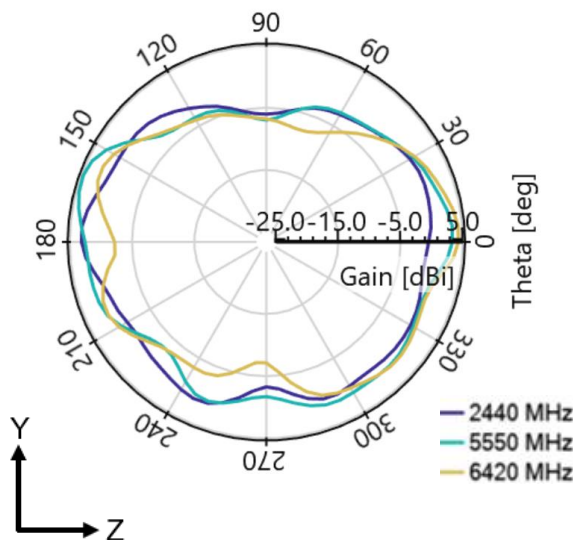

**Peak Gain**

**Peak Gain (2400 – 2500 MHz)**

**Peak Gain (5100 – 5900 MHz)**

**Peak Gain (5925 – 7125 MHz)**

X1005800 External Wi-Fi 6E/7 KYOCERA AVX Embedded Antenna Specifications.  
 KYOCERA AVX produces a wide variety of standard and custom antennas to meet user needs.

**Radiation Pattern**

Typical performance X1005800 performance in Free Space  
 Measured at 2.44 GHz, 5.55 GHz, 6.42 GHz

X1005800 External Wi-Fi 6E/7 KYOCERA AVX Embedded Antenna Specifications.  
 KYOCERA AVX produces a wide variety of standard and custom antennas to meet user needs.

**Mechanical Dimensions - X1005800**

Typical antenna dimensions (mm)

Part Number	A	B	C	D
X1005800-W5DRMB	163.40 ± 0.30	32.80 ± 0.30	13.10 ± 0.30	22.5 ± 0.30

**Front View (Straight)**

**Side View (90°)**