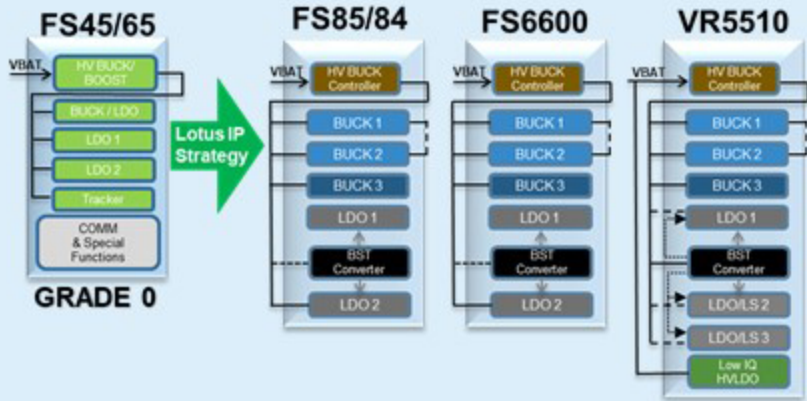

NXP Safety PMIC's DNA

Safe

Scalable

Expandable

Automotive PMIC 12V/24V Battery Connected

Automotive PMIC <5V Low Vin Connected